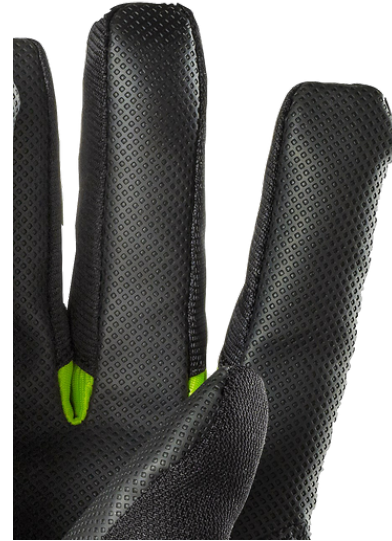

RIDGEWAY

■ TEGERA®

WATERPROOF SYNTHETIC LEATHER GLOVE

A comfortable short wind and waterproof glove. Thanks to the hook and loop fastener, the gloves will stay on your hands even during active work. The thin lining will keep your hands warm in slightly cold environments. The glove has a good fit that makes it comfortable and user-friendly during all-round work, especially for tasks where good fingertip sensitivity is required.

CHARACTERISTICS

- Good fit
- Good fingertip sensitivity
- Flexible
- Good grip
- Comfortable

FUNCTIONS

- Reinforced index finger
- Reinforced fingertips
- Chrome free
- Waterproof
- Windproof

PREVENTS RISK OF

PALM MATERIAL Synthetic leather

BACK MATERIAL Polyester

LINING Winter-lined

LINING MATERIAL Fleece

LENGTH 235-255 mm

DEXTERITY 3

COLOUR Black, Green

PAIRS PER: BUNDLE/CARTON 6/60